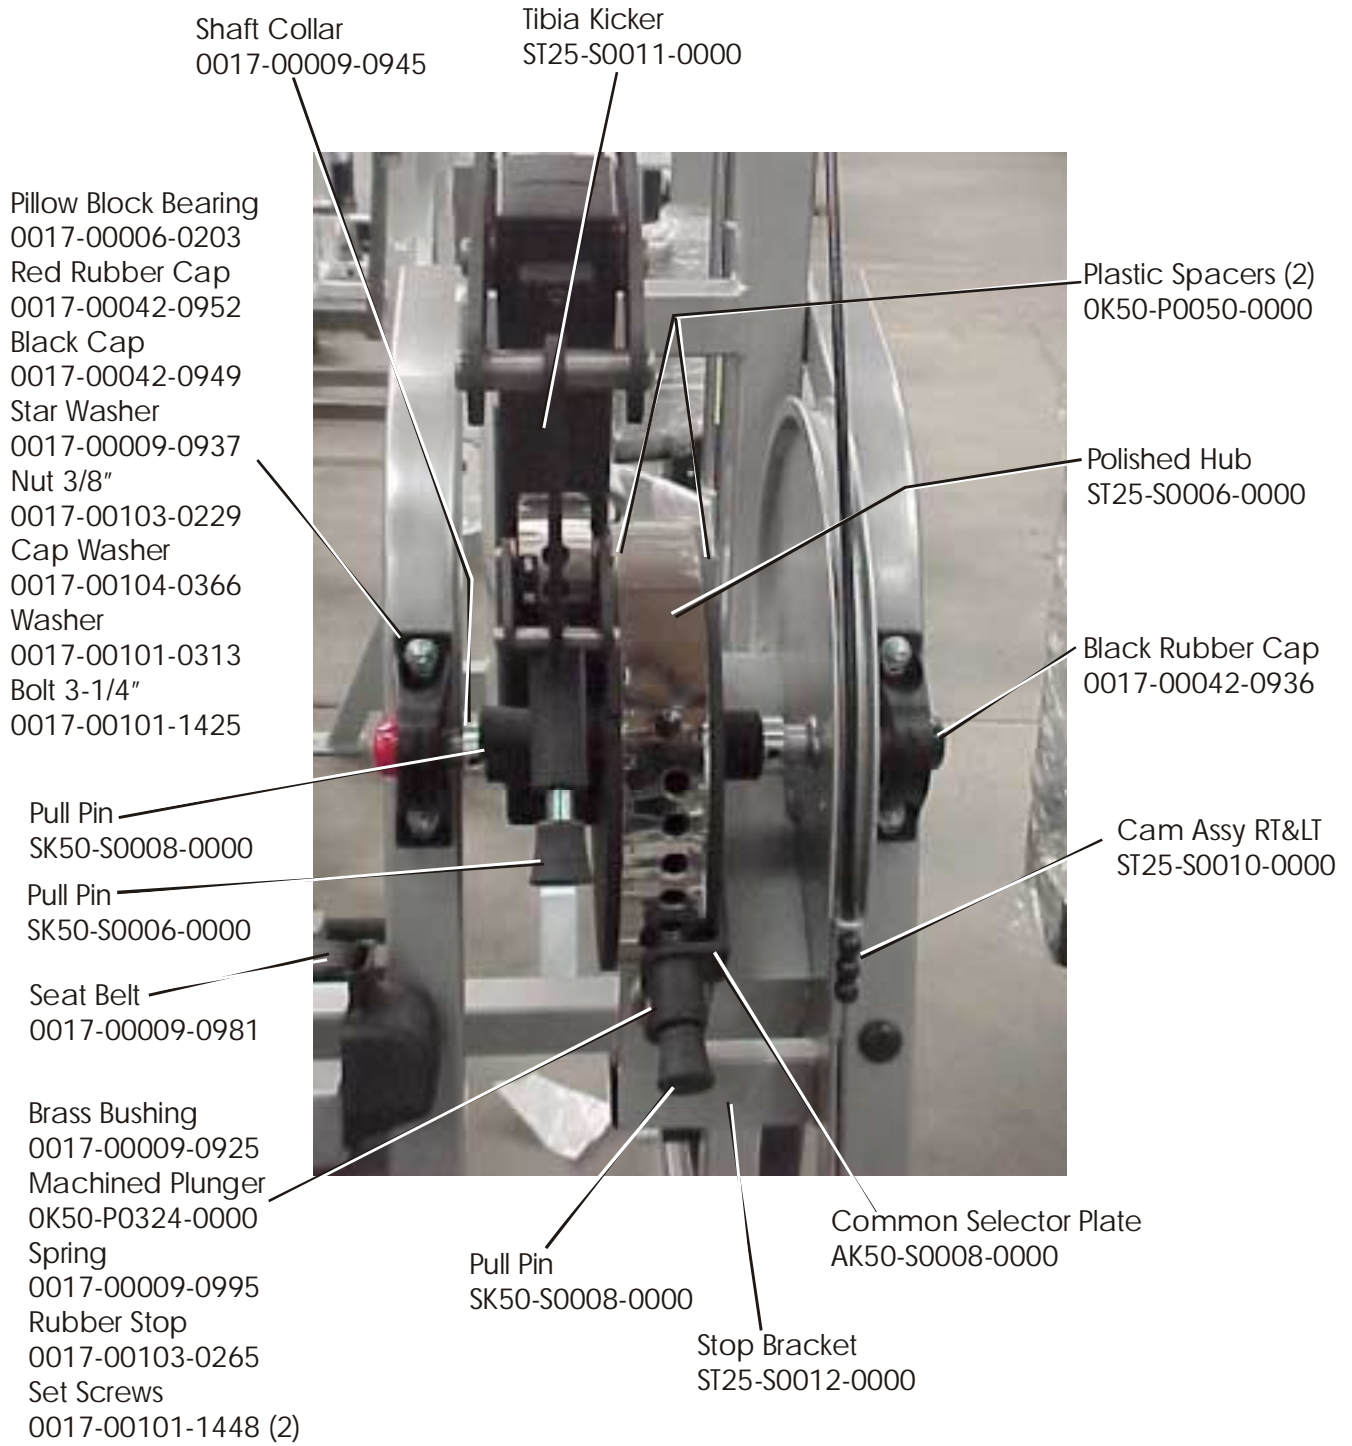

STRENGTH 9000 SERIES TRAINING EQUIPMENT

ST20/25 Low Back Extension